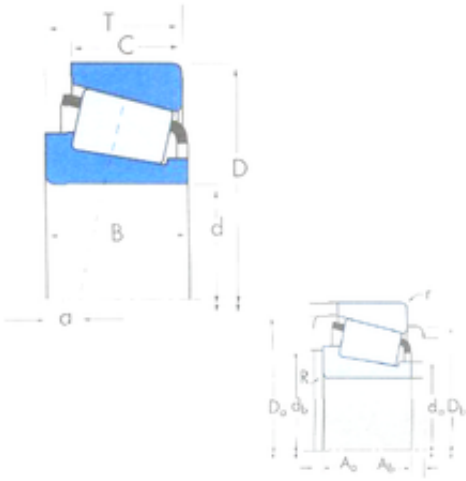

## Timken bearing catalog JW8049/JW8010 Tapered Roller Bearing with size chart

Bearing No. JW8049/JW8010

JW8049/JW8010 Bearing 2D drawings and 3D CAD models

Size	80x160x45 mm
Bore Diameter	80 mm
Outer Diameter	160 mm
Width	45 mm
d	80 mm
D	160 mm
T	45 mm
B	41 mm
C	31 mm
R	3 mm
r	3 mm
a	9,7 mm
Da	152 mm
db	108 mm
da	93 mm
Db	134 mm
Aa	7,1 mm
Ab	4,8 mm
Weight	4,04 Kg
Dynamic load rating radial (C)	264 kN
Basic static load rating (C0)	339 kN
Factor (G1)	117,3
Factor (G2)	27,2
Factor (Cg)	0,0297
Factor (K)	0,67